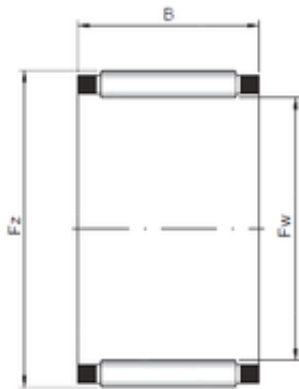

Bearing Power Machinery Co., Ltd.

ISO K55x63x20 needle roller bearings

Bearing No. K55x63x20

Size	55x63x20 mm
Bore Diameter	55 mm
Outer Diameter	63 mm
Width	20 mm
Fw	55 mm
Ew	63 mm
B	20 mm

K55x63x20 Bearing 2D drawings and 3D CAD models