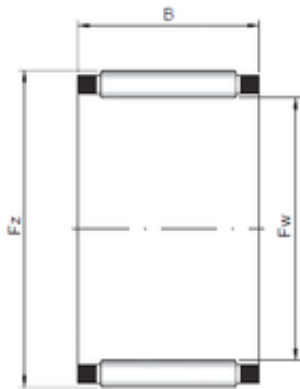

Bearing Power Machinery Co., Ltd.

ISO K155X163X30 needle roller bearings

Bearing No. K155X163X30

Size	155x163x30 mm
Bore Diameter	155 mm
Outer Diameter	163 mm
Width	30 mm
Fw	155 mm
Ew	163 mm
B	30 mm

K155X163X30 Bearing 2D drawings and 3D CAD models