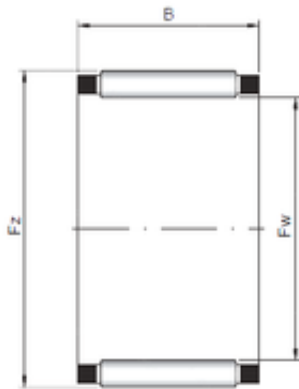

### ISO K32x40x36 needle roller bearings

Bearing No. K32x40x36

Size	32x40x36 mm
Bore Diameter	32 mm
Outer Diameter	40 mm
Width	36 mm
Fw	32 mm
Ew	40 mm
B	36 mm

K32x40x36 Bearing 2D drawings and 3D CAD models