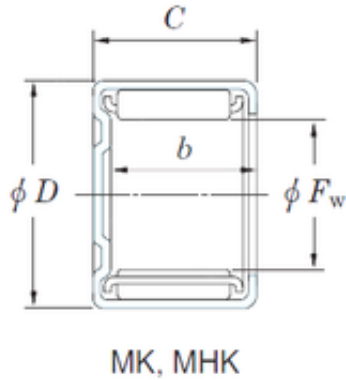

Bearing Power Machinery Co., Ltd.

KOYO MK14161 needle roller bearings

Bearing No. MK14161

Size	22.225x28.575x25.400 mm
Bore Diameter	22.225 mm
Outer Diameter	28.575 mm
Width	25.400 mm
Fw	22.225 mm
D	28.575 mm
C	25.400 mm
b	22.8 mm
Weight	0,039 Kg
Basic dynamic load rating (C)	20.6 kN
Basic static load rating (C0)	38.4 kN

MK14161 Bearing 2D drawings and 3D CAD models