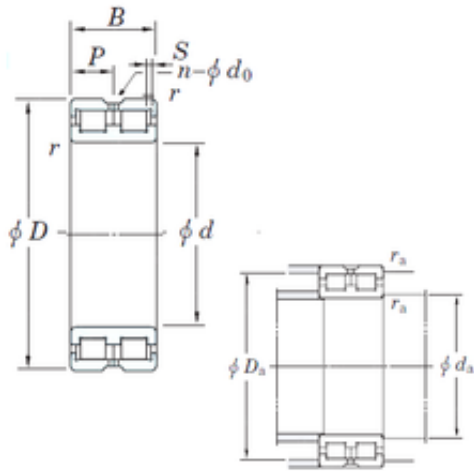

Bearing Power Machinery Co., Ltd.

KOYO DC4948VW cylindrical roller bearings

Bearing No. DC4948VW

Size	240x320x80 mm
Bore Diameter	240 mm
Outer Diameter	320 mm
Width	80 mm
d	240 mm
D	320 mm
B	80 mm
C	80 mm
n	6 mm
p	40 mm
r min.	2,1 mm
S	5 mm
da min.	252 mm
Da max.	308 mm
ra max.	2 mm
Weight	18,4 Kg
Basic dynamic load rating (C)	735 kN
Bearing No.	DC4948VW
r(min)	2.1
Cr	735
C0r	1720
S	5 mm
P	40
n(qty)	6
do	6
da(min)	252

DC4948VW Bearing 2D drawings and 3D CAD models

Bearing Power Machinery Co., Ltd.

Da(max)	308
ra(max)	2
(Refer.)Mass(Fixed side)(kg)	17.9