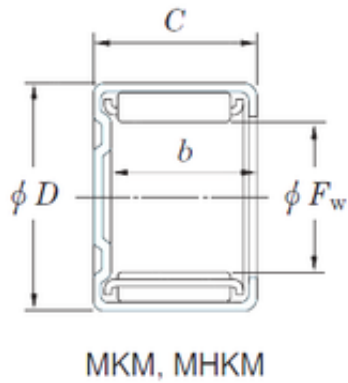

### KOYO MKM5020 needle roller bearings

Bearing No. MKM5020

Size	50x62x20 mm
Bore Diameter	50 mm
Outer Diameter	62 mm
Width	20 mm
Fw	50 mm
D	62 mm
C	20 mm
b	17,3 mm
Weight	0,112 Kg
Basic dynamic load rating (C)	34,5 kN
Basic static load rating (C0)	57,1 kN

MKM5020 Bearing 2D drawings and 3D CAD models