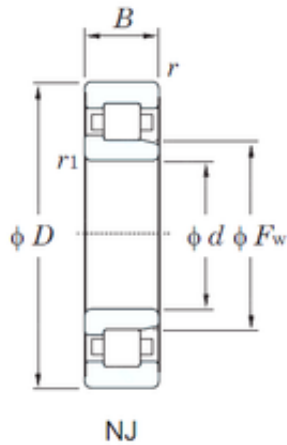

## KOYO NJ2316 cylindrical roller bearings

Bearing No. NJ2316

Size	80x170x58 mm
Bore Diameter	80 mm
Outer Diameter	170 mm
Width	58 mm
d	80 mm
Fw	103 mm
D	170 mm
B	58 mm
C	58 mm
r min.	2.1 mm
r1 min.	2.1 mm
Weight	5.83 Kg
Basic dynamic load rating (C)	275 kN
Basic static load rating (C0)	332 kN
(Grease) Lubrication Speed	3100 r/min
Bearing No.	NJ2316
r(min)	2.1
r1(min)	2.1
Cr	343
C0r	332
Cu	46.9
Grease lub.	3100
Oil lub.	4700
Ew	-
d1	-
B1	-