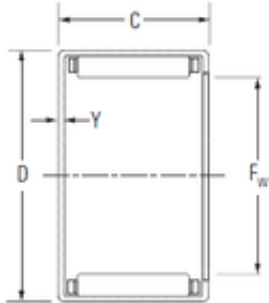

Bearing Power Machinery Co., Ltd.

KOYO MJH-14121 needle roller bearings

Bearing No. MJH-14121

Size	22.225x30.163x19.05 mm
Bore Diameter	22.225 mm
Outer Diameter	30.163 mm
Width	19.05 mm
F _w	22.225 mm
D	30.163 mm
C	19.05 mm
Weight	0.036 Kg
Basic dynamic load rating (C)	18.33 kN
Basic static load rating (C ₀)	24.55 kN
(Grease) Lubrication Speed	9800 r/min
Bearing No.	MJH-14121
Y(max)	1.27
Cr	18.33
C _{0r}	24.50
Cu	3.75
Grease lub.	9800
Oil lub.	15000
(Refer.) Mass(kg)	0.036
Mounting inner ring	IR-1012(1)

MJH-14121 Bearing 2D drawings and 3D CAD models